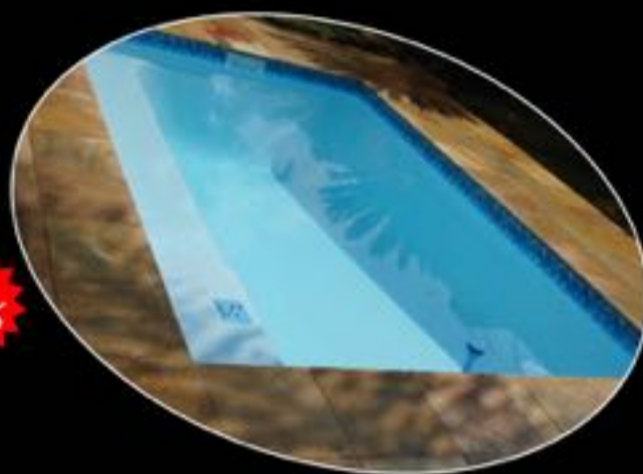

BLACK FRIDAY DEALS

Cuddle Puddle (Shell Only)
2.75 m x 1.65 m
0.86 mm deep

Retail
~~R8 559.52~~
R6 725.34
SAVE
R1 834.18
(EXCLUDE DELIVERY)

21%

Taurus (Shell Only)
3 m x 3 m
0.85 - 1.4 m deep

Retail
~~R12 829.99~~
R10 080.71
SAVE
R2 749.28
(EXCLUDE DELIVERY)

21%

Sundowner (Shell Only)
3.65 m x 2.45 m
0.92 - 1.35 m deep

Retail
~~R16 675.47~~
R13 102.16
SAVE
R3 573.32
(EXCLUDE DELIVERY)

21%

Pool Shell Only

Excludes:

Weir, Pool light and Aim Flow

T's & C's
APPLY